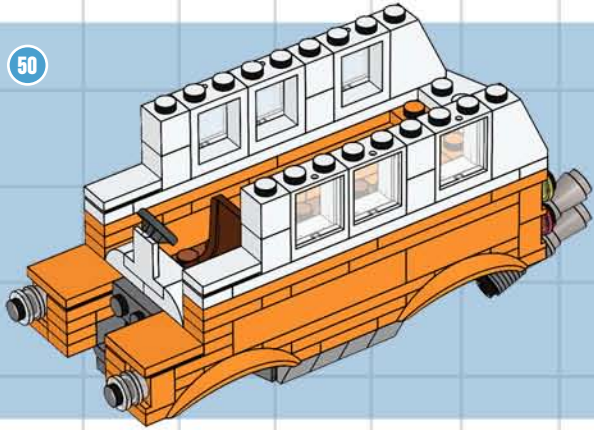

ROCK BAND BUS!

BUILDING STEPS

50