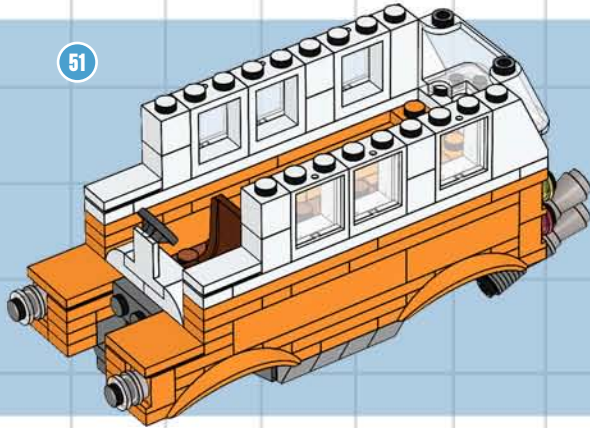

ROCK BAND BUS!

BUILDING STEPS

50

51

52

53

54

55

56

57

58